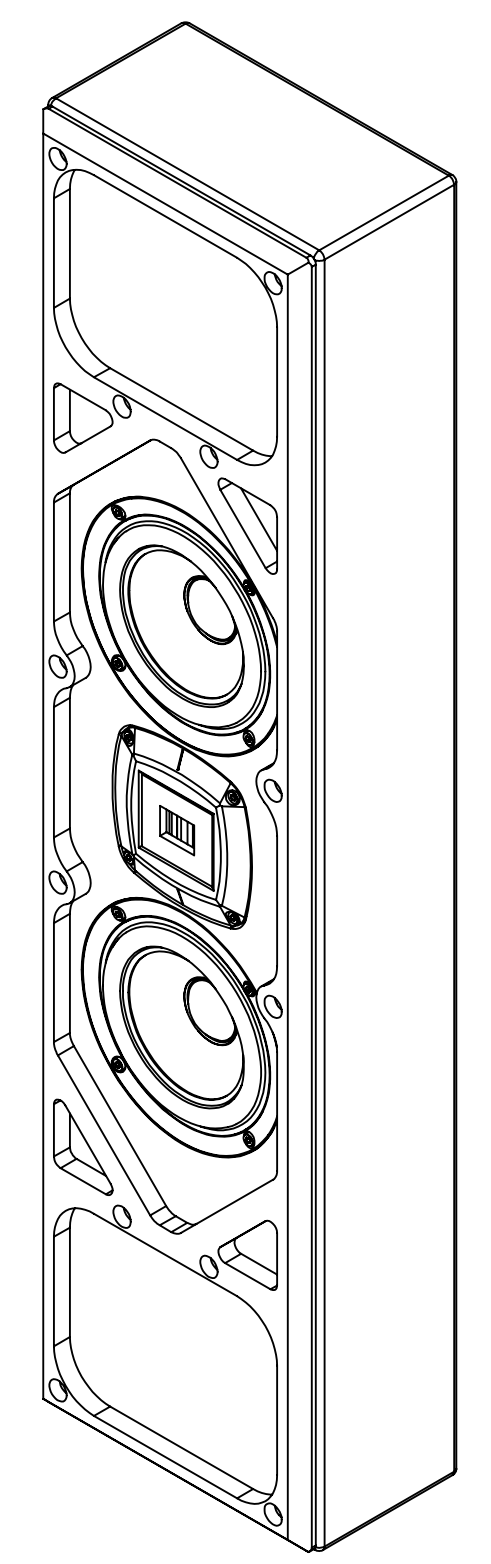

Drill 6x Ø [8.0]  
40mm

1.  
NOTES: (UNLESS OTHERWISE SPECIFIED)

DO NOT SCALE DRAWING  
THIS IS CONFIDENTIAL AND PROPRIETARY INFORMATION THAT BELONGS TO WISDOM AUDIO. IT MAY NOT BE USED OR REPRODUCED IN ANY MEDIA OR DISCLOSED WITHOUT THE PRIOR WRITTEN CONSENT OF OWNER.