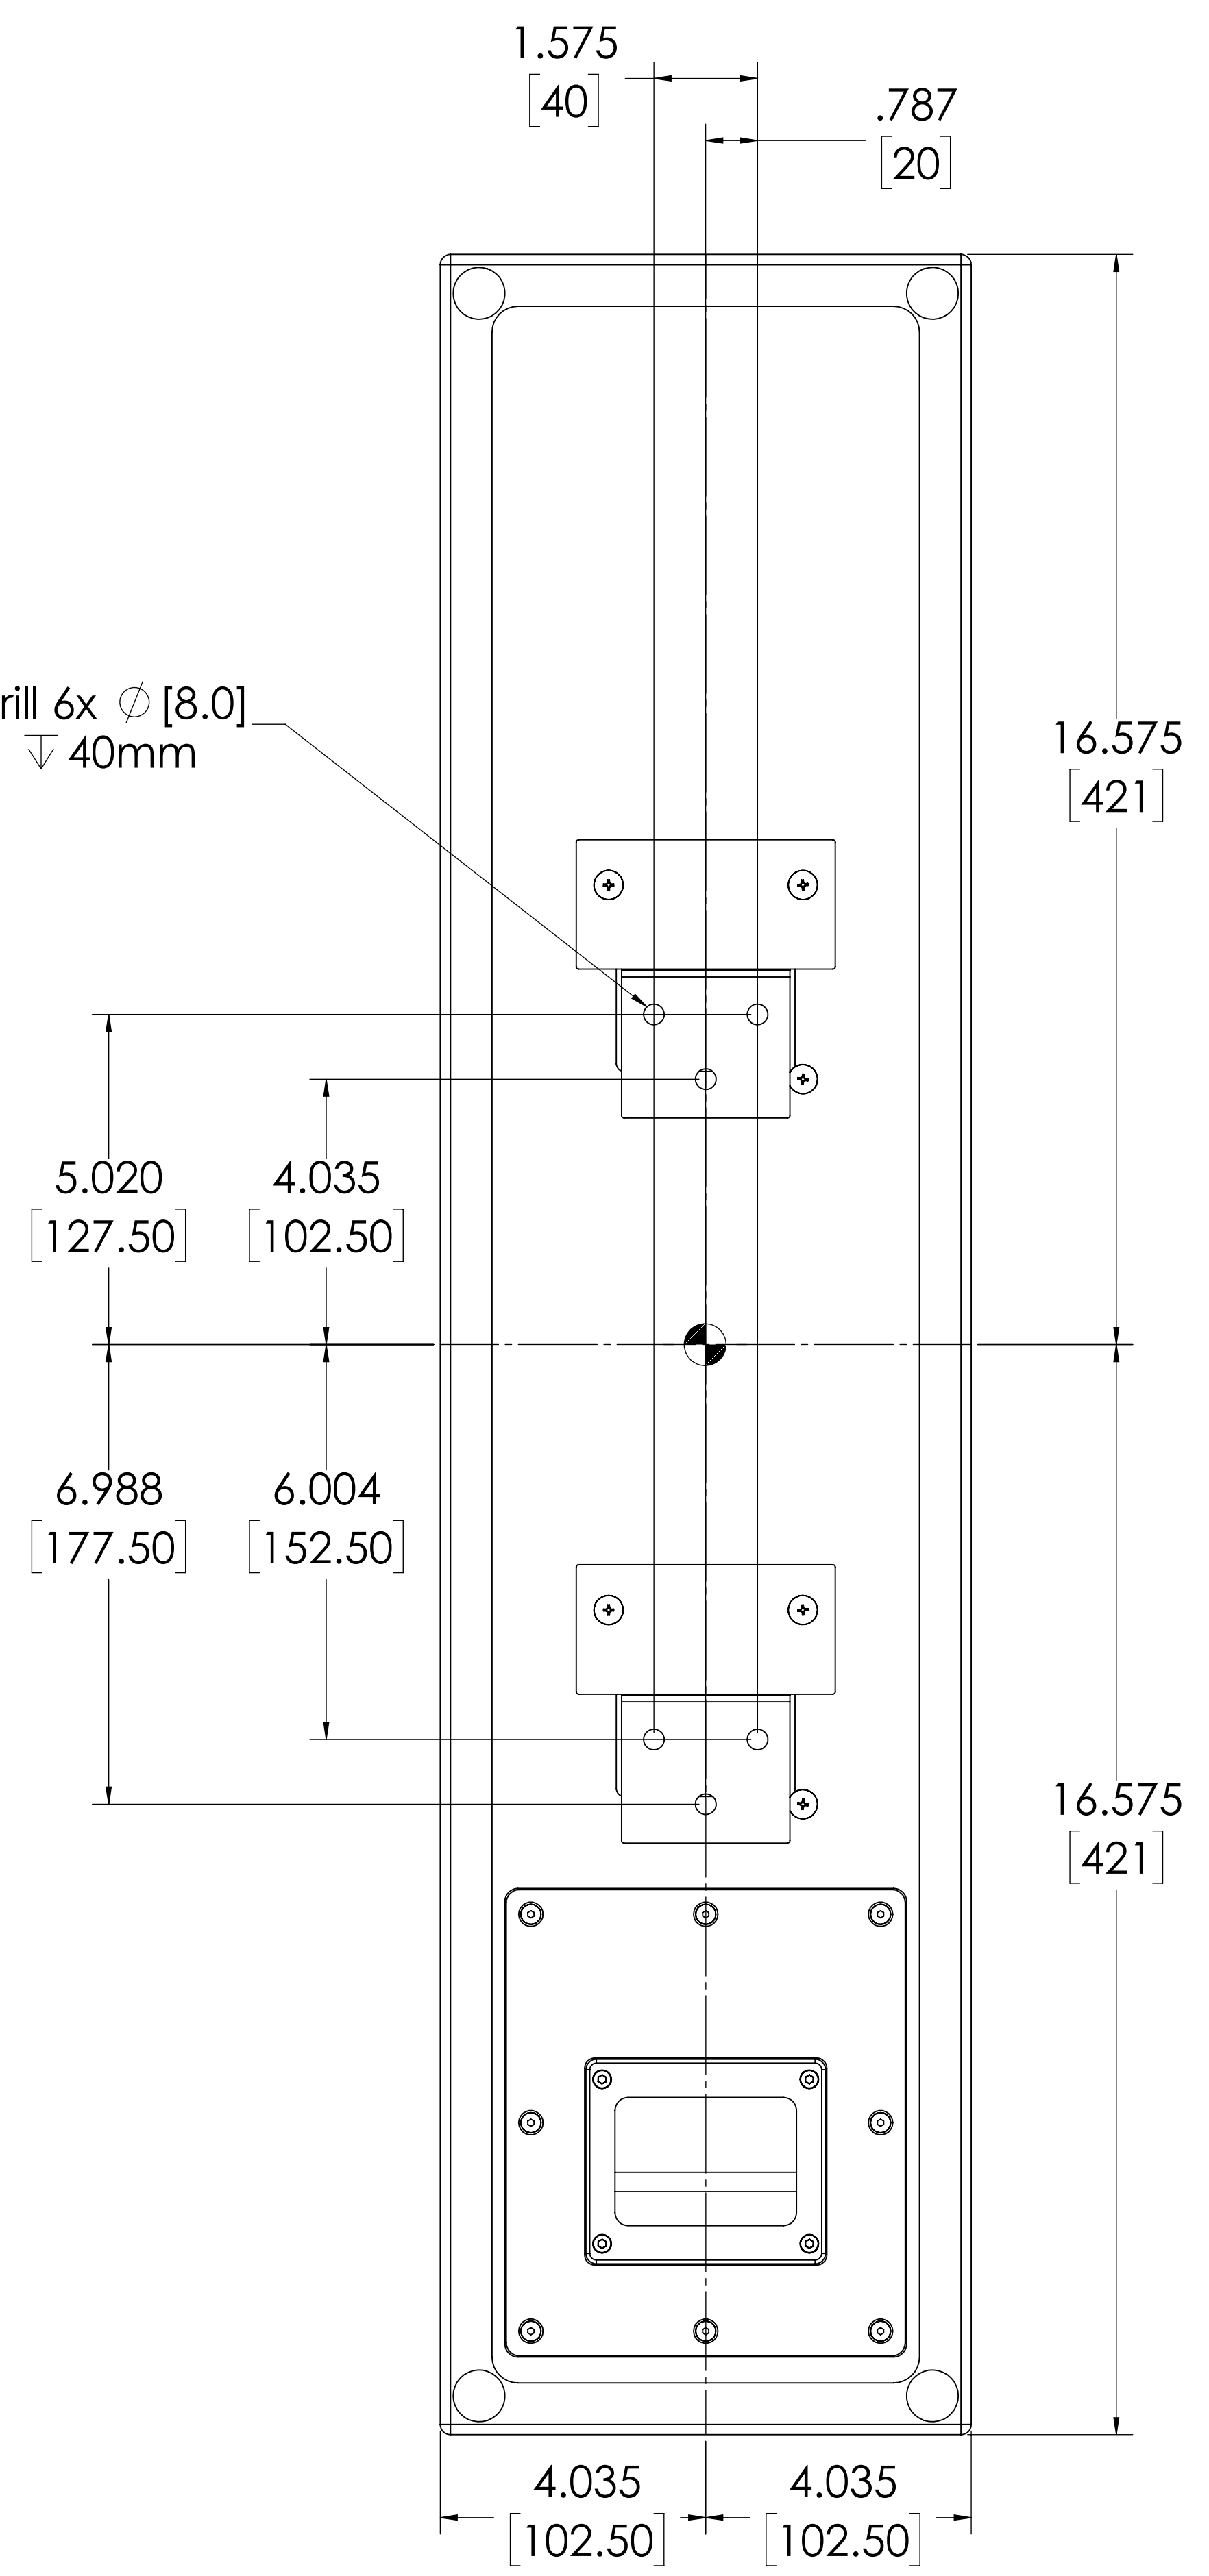

Drill 6x Ø [8.0]  
40mm

1.  
NOTES: (UNLESS OTHERWISE SPECIFIED)

DO NOT SCALE DRAWING  
THIS IS CONFIDENTIAL AND PROPRIETARY INFORMATION THAT BELONGS TO WISDOM AUDIO. IT MAY NOT BE USED OR REPRODUCED IN ANY MEDIA OR DISCLOSED WITHOUT THE PRIOR WRITTEN CONSENT OF OWNER.

<b>Wisdom Audio</b> 1572 College Parkway, Suite 164 Carson City, Nevada 89706			
TITLE:			
<b>P4m Vertical</b>			
SIZE:	DWG NUMBER:	REV:	
<b>D</b>	<b>941400/941410</b>	<b>A</b>	
SCALE:	1:2	SHEET:	1 OF 1