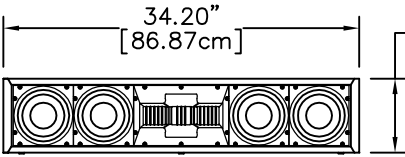

TOP VIEW

7.34"
[18.65cm]

7.20"
[18.30cm]

TOP VIEW

FRONT VIEW

REAR VIEW

ADJUSTABLE LEG

BOTTOM VIEW